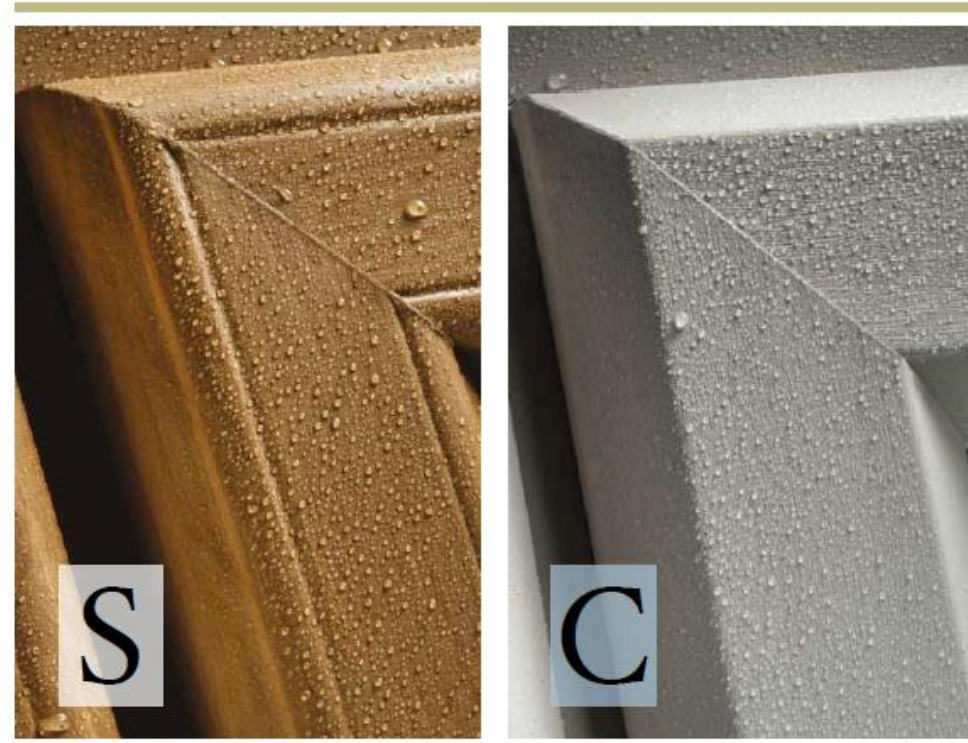

FLUSH SASH WINDOW

Designed to replicate the appearance of timber, Flush Sash windows are distinguished by sashes that close into the frame and finish flush with the face of the window. Flush Sash windows typically have frames that appear the same width, known as 'equal sightlines' this look is achieved using dummy sashes, something that undoubtedly improves the overall appearance of your property.