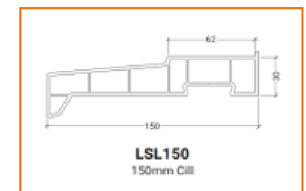

With side panels made to order, there is something for everyone to find the perfect fit for their home. The minimum size of side panel widths is 250mm as a minimum weld size.

Cills are available using our 150mm cill size only.