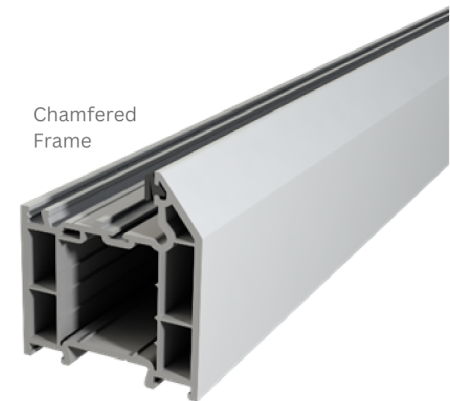

Door Colours

The Discovery range doors are available in three external colours in Hornshuch foil. All doors from the range will be supplied with a Foiled White skin on the internal face of the door.

Achieving the modern simplicity of the door styles and allowing generous light through entranceways. All doors as part of the Discovery Range are supplied with Satin glass as standard only.

Frame Colours

Our contrasting frames create the stunning contemporary look to the Discovery range. Choose from three stylish foiled frame colours with matching cassettes as standard.

Internal frames are Foiled White as standard only, to perfectly match the Foiled White internal door skin.

Discovery range doors are available with Chamfered frames as standard, matching the sleek look and complementing the architectural modern design of the door styles.

The slim design of our chamfered frames perfectly coincide with the stylish foiled frame colours and create a visually stunning contrast to the door colours.