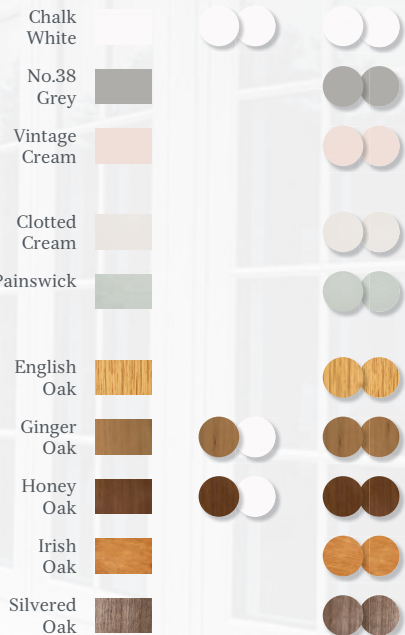

Chalk White			
No.38 Grey			
Vintage Cream			
Cotswold Green			
Clotted Cream			
Painswick			
English Oak			
Ginger Oak			
Golden Oak			
Honey Oak			
Irish Oak			

Inside Colour Options

Matched Chalk White

Outside Colour Options

	Clay
	Grained White
	Pepper Oak
	Sage
	Corse Lawn
	Eclectic Grey
	No. 10 Black
	Noir
	Rosewood
	Anodised
	Bronze
	Greyish
	Pyrite

The way you want them to be
Residence 7 windows and doors are finished to perfection, combining a modern flush appearance

with all your personalised choices, why not head to the website to find your nearest installer and let your dream home become a reality.

Residence² COLOUR OPTIONS

R²

Outside Colour Options

Inside Colour Options

Chalk White Matched

Inside Colour Options

Matched Chalk White

Outside Colour Options

Your home, your choice

Residence² colour palette has been refined to reflect modern, timeless tones, so you can tailor the colour and design to your home. The perfect alternative to aluminium.